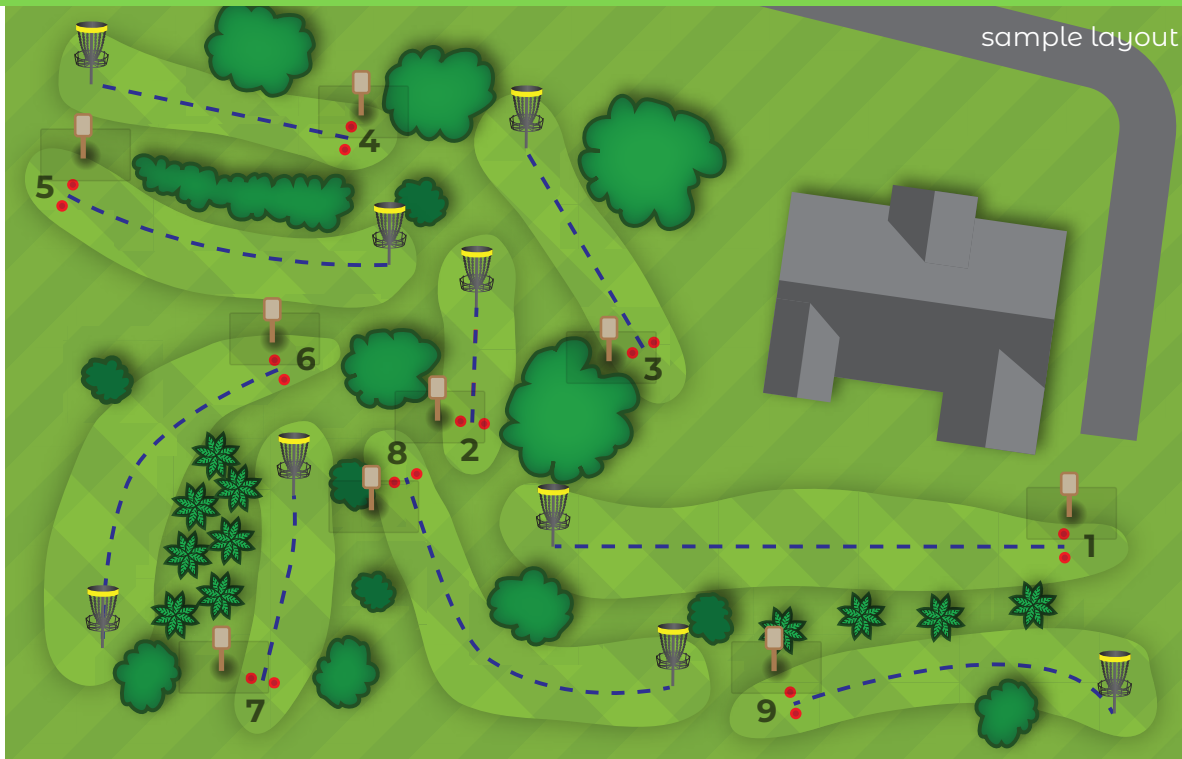

## The Complete aceplace Package

This turnkey **aceplace** package provides everything you need to get a course operational. With a very modest investment you get all this:

- 9 DISCatcher® Pro 28 Targets
- 9 Metal Tee Signs customized with your graphics/logo
- 9 sets of Innova **aceplace** flush-mount tee markers (9 sets)
- Custom Metal Course Overview Sign
- 50 custom Innova Discs
- On-site Course Design by **aceplace LLC**
- Course and equipment installation by **aceplace LLC**
- Course Promotion via social media, website, and udisc